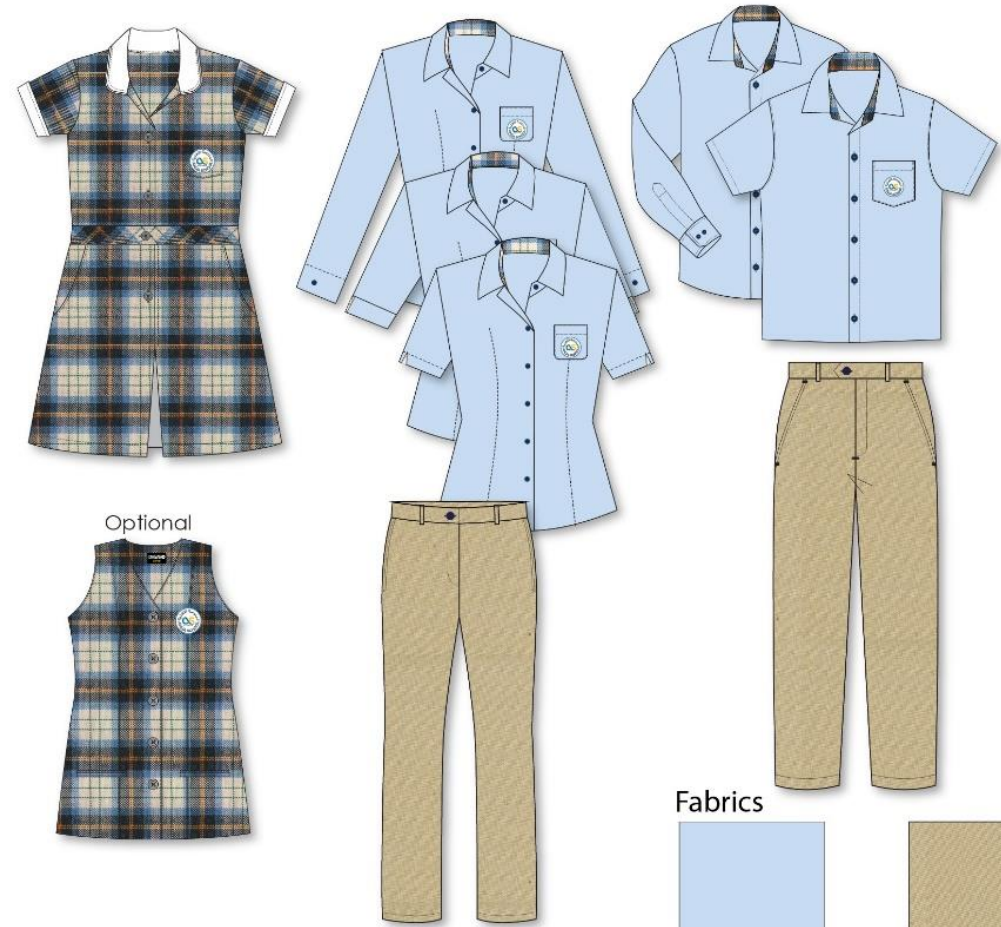

AHLIA SCHOOL

making colors work for you since 1985

New Uniform Description

PRE SCHOOL TO KG 2

GRADE 1 TO GRADE 5

Fabrics

Checks

White

Optional

Fabrics

Oxford Blue

Fabrics

Petrol Blue

GRADE 9 TO GRADE 12

Compulsory

Optional

Winter wear